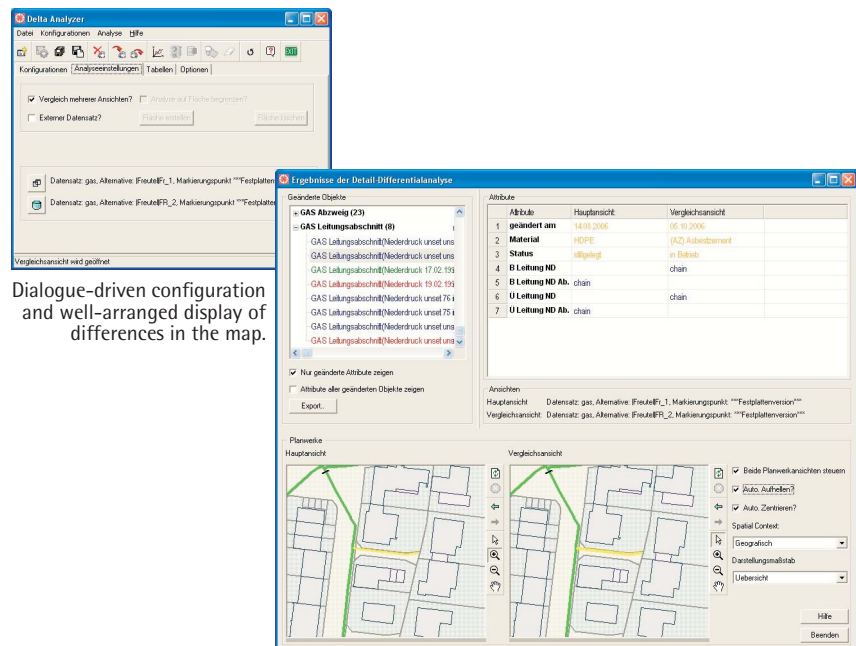

The results are clearly displayed in a detail window in a similar way as it is in the Smallworld conflict management. Different colours are used to display new, modified and deleted objects. Comparing map views visualise the two situations in the map.

Moreover, the result list is contained in a structured XML file. In addition, all analyses carried out using Delta Analyser can be restricted to specific areas.

Delta Analyser enables changes made to your data to be identified quickly and efficiently. The monitoring of changes to data is especially interesting, for example, to assess the progress of digitising work, sometimes perhaps to recognise unwanted modifications or to provide help when resolving conflicts.

Authorized Partner
GE Energy

Smallworld Solutions by Mettenmeier

As an Authorized Partner of GE Energy, Mettenmeier has been developing Smallworld GIS applications for over 15 years. Every day, thousands of GIS users profit from enhanced functionality and mature solutions delivered by Mettenmeier.

Mettenmeier GmbH Utility Solutions
Klingenderstr. 10-14
33100 Paderborn, Germany
Tel. +49 (0)5251 150-470
Fax +49 (0)5251 150-499
mettenmeier@mettenmeier.de
www.mettenmeier.com

Dialogue-driven configuration and well-arranged display of differences in the map.