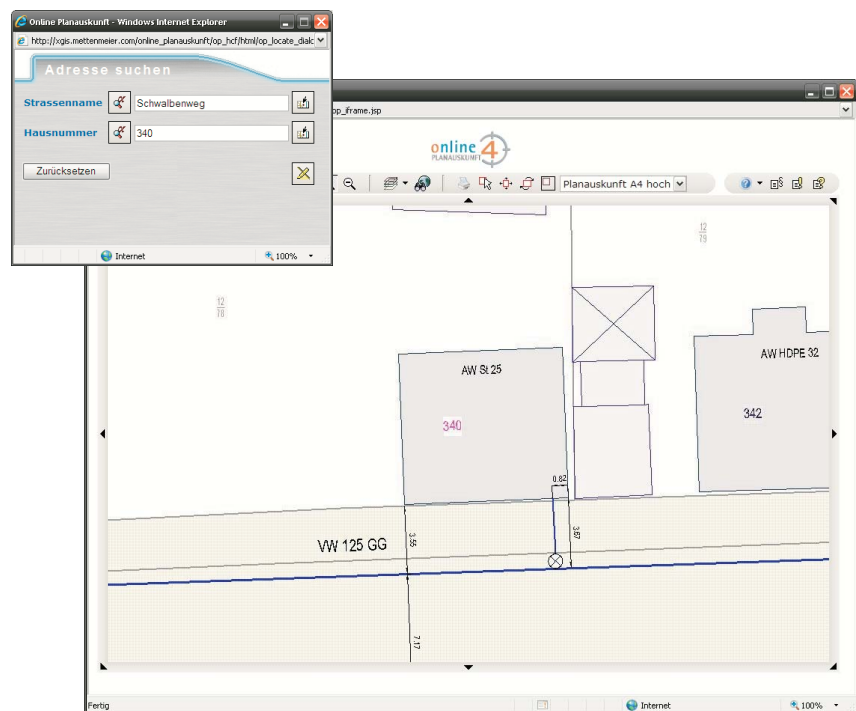

Location Professional Management of Location Data

OVERVIEW

Benefits

- Fast and targeted navigation in planning information
- Simplified management of location data
- Utility-specific positioning of location data

System requirements

Smallworld GIS, Version 4

Location Professional simplifies the process of updating location data and allows quick and systematic navigation in the database. Thus, Location Professional is an important basis for map queries.

By means of the objects "street" and "house number", the user navigates to the desired position in the GIS. Location Professional enables the street and the house number to

be positioned independently for each theme (e.g. gas, water, electricity, etc.) on maps and plans. Location data such as city, zip-code etc. can be added as attributes of the object "street"

In addition, texts can be different and have different geometry on the site map and the general map.

Authorized Partner
GE Energy

Smallworld Solutions by Mettenmeier

As an Authorized Partner of GE Energy, Mettenmeier has been developing Smallworld GIS applications for over 15 years. Every day, thousands of GIS users profit from enhanced functionality and mature solutions delivered by Mettenmeier.

Mettenmeier GmbH Utility Solutions
Klingenderstr. 10-14
33100 Paderborn, Germany
Tel. +49 (0)5251 150-470
Fax +49 (0)5251 150-499
mettenmeier@mettenmeier.de
www.mettenmeier.com

The location tool allows fast navigation to a given address, e.g. in GIS internet solutions