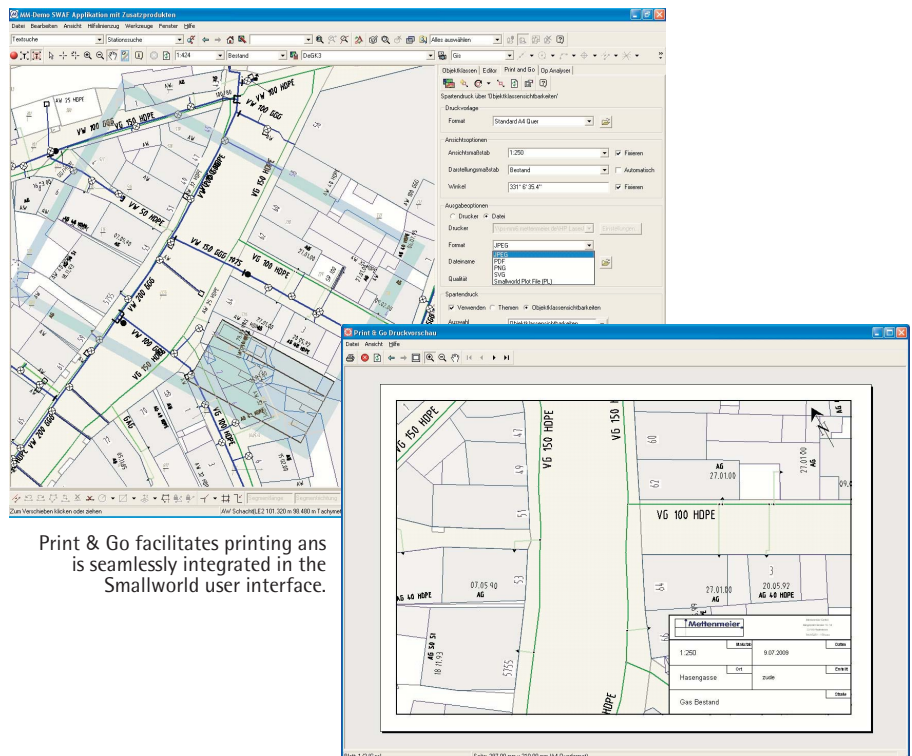

with all paper sizes as well as virtual printing and the generation of file formats such as PDF or JPG.

A particularly comfortable function is the definition of the printing zone. The print frame can be shifted in all directions and rotated while essential information contained in the template such as view port and paper area is visible. For simple positioning, the insertion point can be dynamically changed by a keyboard shortcut and a capture point on the grid be activated.

Functional or user-specific texts of the template are also fully supported by Print & Go as early as the prior view or on printout.

Authorized Partner
GE Energy

Smallworld Solutions by Mettenmeier

As an Authorized Partner of GE Energy, Mettenmeier has been developing Smallworld GIS applications for over 15 years. Every day, thousands of GIS users profit from enhanced functionality and mature solutions delivered by Mettenmeier.

Mettenmeier GmbH Utility Solutions
Klingenderstr. 10-14
33100 Paderborn, Germany
Tel. +49 (0)5251 150-470
Fax +49 (0)5251 150-499
mettenmeier@mettenmeier.de
www.mettenmeier.com

Print & Go facilitates printing and is seamlessly integrated in the Smallworld user interface.